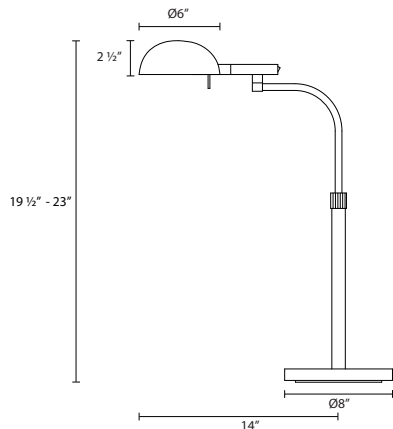

3043

E-Dome Table Lamp

Dimensions:

Height: 19½"–23"
Width: 8½"

Description:

Shade: Metal
2½" H X 6" DIA
Base: 8" DIA
Extension: 14"
Switch: Built-in high/low switch

Lamping Options:

Incandescent

Satin Brass

3043.38

Custom options available.

SONNEMAN
A WAY OF LIGHT