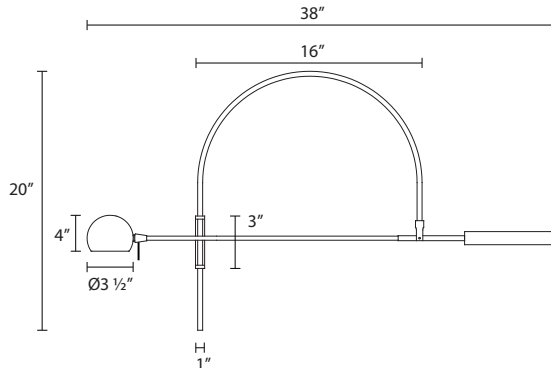

3331

Orbiter Wall Lamp

Dimensions:

Height: 20"

Description:

Shade: Metal

3" H X 3 1/2" DIA

33 1/2" boom suspended from 16" arch

Extension: 38"

Wall Plate: 4" H X 1" W

Switch: High/low line cord switch

Lamping Options:

Halogen

(1) 50w, 120v MR-16 (included)

Available Finishes:

Polished Chrome

3331.01

Satin Nickel

3331.13

Custom options available.

SONNEMAN
A WAY OF LIGHT