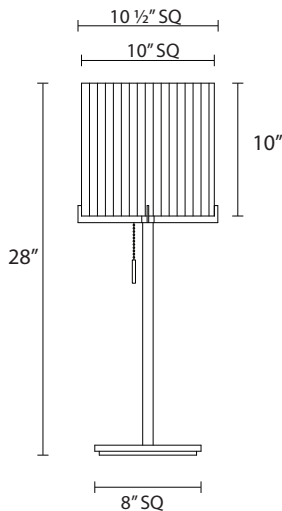

3351

Boxus Table Lamp

Dimensions:

Height: 28"
Width: 10 1/2"
Depth: 10 1/2"

Description:

Shade: Off-White Silk String
10" H x 10" W x 10" D
Base: 8" SQ
Switch: On/Off pull chain

Lamping Options:

Incandescent

(1) 60w Medium Base

Available Finishes:

Black Brass
3351.51

Custom options available.

SONNEMAN
A WAY OF LIGHT