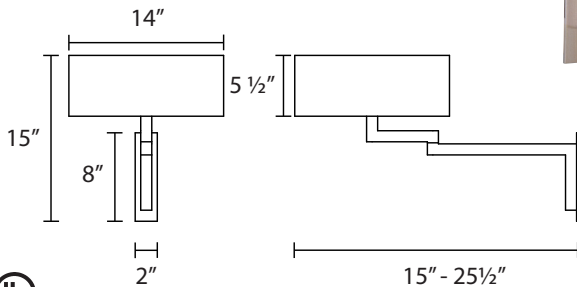

3620

Osso Pin-up Wall Lamp

Dimensions:

Height: 15"
Width: 14"

Description:

Shade: Off-White Linen
5 1/2" H X 14" DIA
Wall Plate: 8" x 2"
Extension: 15" - 25 1/2"
Switch: On/Off In-Line Turn Switch

Lamping Options:

Incandescent

(2) 60w Medium Base

Available Finishes:

Satin Nickel

3620.13

Black Brass

3620.51

Custom options available.

SONNEMAN
A WAY OF LIGHT