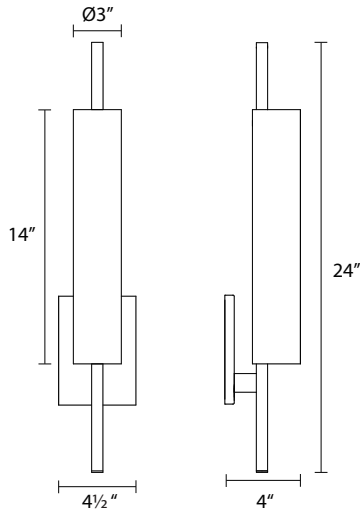

3841

Piccolo Sconce

Dimensions:

Height: 24"
Width: 4 1/2"

Description:

Shade: White Etched Cased Glass
14"H X 3 "DIA
Extension: 4"
Wall Plate: 6" x 4 1/2"

Lamping Options:

Incandescent

(3) 35W Xenon G9 Base (included)

Available Finishes:

Polished Nickel

3841.35

SONNEMAN
A WAY OF LIGHT