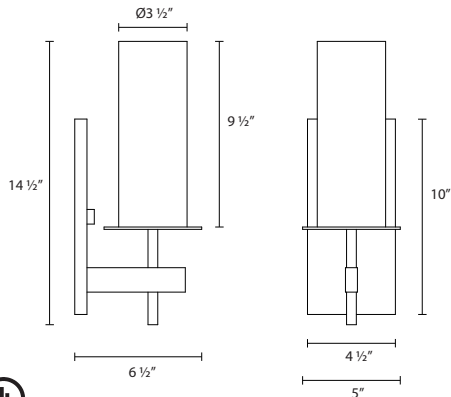

4060

Tuxedo Sconce

Dimensions:

Height: 14 ½"
Width: 5"

Description:

Shade: Clear Glass
9 ½"H x 3 ½" DIA
Extension: 6 ½"
Wall Plate: 10"H x 4 ½"W

Lamping Options:

Incandescent

(1) 60w E12 Candelabra Base

Available Finishes:

Polished Chrome & Black
4060.54

Custom options available.

SONNEMAN
A WAY OF LIGHT