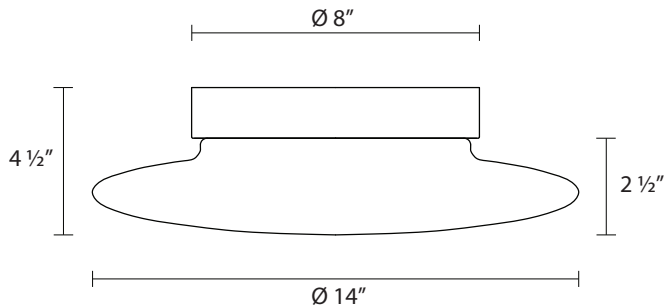

4156

Saturn 14" Surface Mount

Dimensions:

Height: 4 ½"

Width: 14" DIA

Description:

Shade: White Etched Cased Glass

2 ½"H X 14" DIA

Canopy: 8" DIA

Lamping Options:

Incandescent

(2) 60w Medium Base

Available Finishes:

Satin Nickel

4156.13

Satin Black

4156.25

SONNEMAN
A WAY OF LIGHT