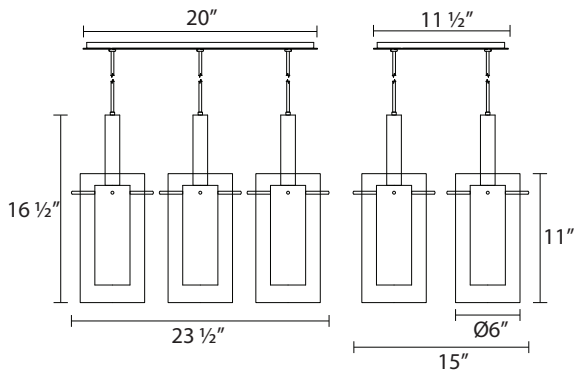

4398

Zylinder 6-Light Rectangle Pendant

Dimensions:

Height: 16 ½"
Width: 23 ½"
Depth: 15"

Description:

Shade: Clear Glass
11"H X 6" DIA
Inner Shade: Perforated Metal
Canopy: 20" x 11 ½"
w/10' adjustable cord

Lamping Options:

Incandescent

(6) 60w Medium Base

Available Finishes:

Chrome/Black

4398.57

SONNEMAN
A WAY OF LIGHT