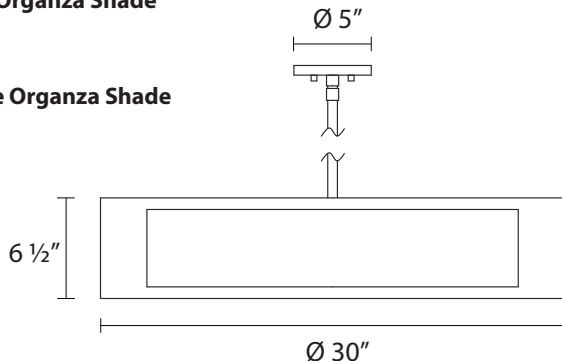

6020

Puri 30" Pendant

Dimensions:

Height: 6 1/2"
Width: 30" DIA

Description:

Shade: Organza Fabric
6 1/2" H X 30" DIA
Inner Shade: White Linen
24" DIA
Canopy: 5" DIA
w/hang straight
Stem Kit: (3) 12" + (1) 6"

Lamping Options:

Fluorescent

(6) 18w SBCFL GU24 Base

Available Finishes:

Satin Nickel

6020.13F w/Silver Organza Shade

Black Brass

6020.51F w/Bronze Organza Shade

Custom options available.

SONNEMAN
A WAY OF LIGHT