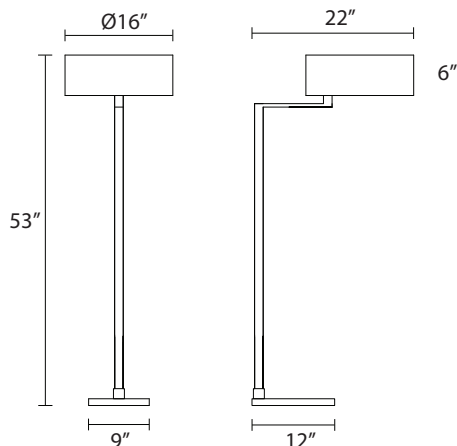

6081

Quadratto Swing Floor Lamp

Dimensions:

Height: 53"
Width: 16"

Description:

Shade: Off-White Linen
6" H X 16" DIA
Extension: 22"
Base: 12" x 9"
Switch: 3-way pull switch

Lamping Options:

Incandescent

(2) 60W Medium Base

Available Finishes:

Satin Nickel

6081.13

Black Brass

6081.51

Custom options available.

SONNEMAN
A WAY OF LIGHT