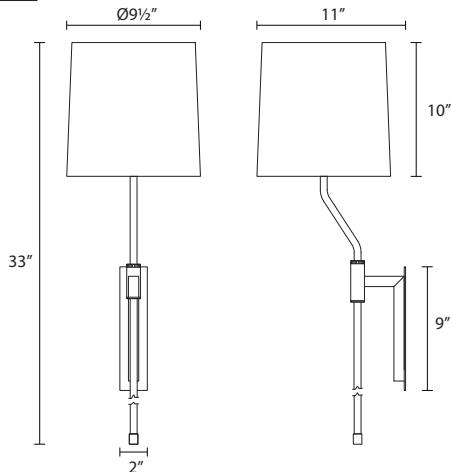

7009

Palo Wall Lamp

Dimensions:

Height: 33" Adj.
Width: 9 1/2"

Description:

Shade: Off-White Linen
10"H x 9 1/2" DIA
Extension: 11"
Wall Plate: 2" x 9"
Switch: 3-Way Switch
Pin-up

Lamping Options:

Incandescent

(1) 150w Medium Base

Available Finishes:

Satin Nickel

7009.13

Polished Nickel

7009.35

Satin Brass

7009.38

Black Brass

7009.51

Custom options available.

SONNEMAN
A WAY OF LIGHT