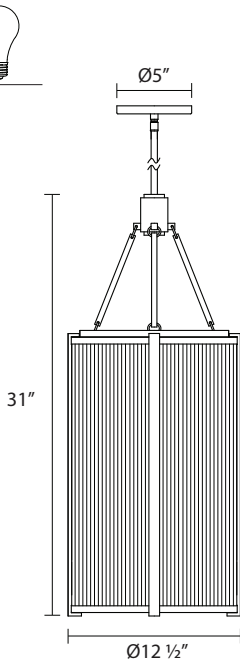

4357

Roxy 12" Lantern

Dimensions:

Height: 31"

Width: 12 1/2" DIA

Description:

Shade: Etched Fluted Glass

Canopy: 5" DIA w/hang straight

Stem Kit: (3) 12" + (1) 6"

Lamping Options:

Incandescent

(6) 100w Medium Base

Available Finishes:

Polished Nickel

4357.35

SONNEMAN
A WAY OF LIGHT