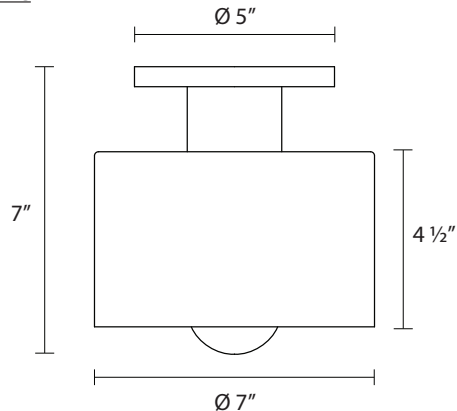

4800

Transparence Surface Mount

Dimensions:

Height: 7"
Width: 7" DIA

Description:

Shade: Clear Glass
4 1/2" H X 7" DIA
Canopy: 5" DIA

Lamping Options:

Incandescent

(1) 60W Medium Base
Shown with 60w Half-Chrome Bulb

Available Finishes:

Polished Chrome
4800.01

SONNEMAN
A WAY OF LIGHT