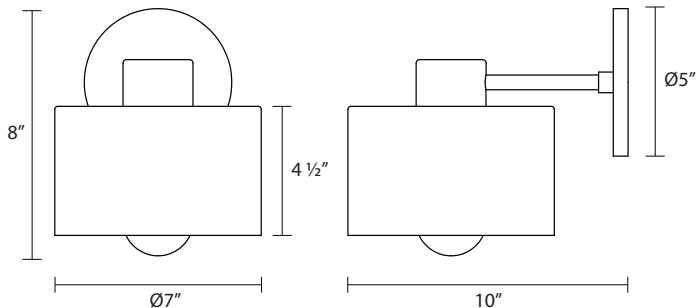

4801

Transparence Sconce

Dimensions:

Height: 8"
Width: 7"

Description:

Shade: Clear Glass
4 ½" H X 7" DIA
Extension: 10"
Wall Plate: 5" DIA

Lamping Options:

Incandescent

(1) 60W Medium Base 
Shown with 60w Half-Chrome Bulb

Available Finishes:

Polished Chrome
4801.01

SONNEMAN
A WAY OF LIGHT