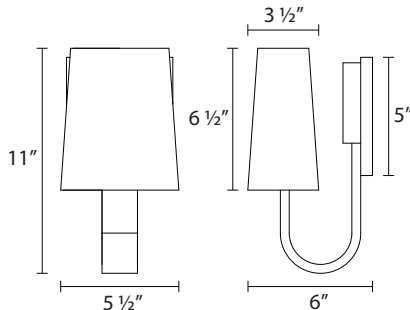

1821

Cappio Sconce

Dimensions:

Height: 11"
Width: 5 1/2"

Description:

Shade: Off-White Linen
6 1/2" H x 5 1/2" W x 3 1/2" D
Wall Plate: 5" x 4 1/2"
Extension: 6"

Lamping Options:

Incandescent

Polished Nickel

1821.35

Fluorescent

1821.13F

1821.24F

1821.35F

SONNEMAN
A WAY OF LIGHT