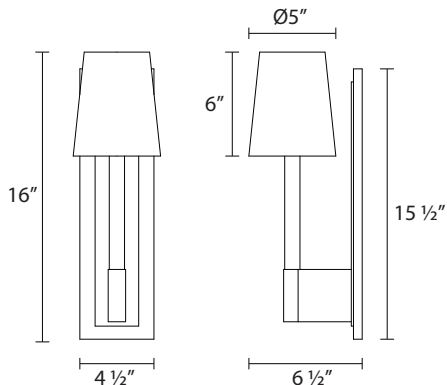

1812

Sottile Sconce

Dimensions:

Height: 16"
Width: 5"

Description:

Shade: Silk Shantung
6" H x 5" DIA
Wall Plate: 15 1/2" x 4 1/2"
Extension: 6 1/2"

Lamping Options:

Incandescent

(1) 60w Candelabra Base

Available Finishes:

Rubbed Bronze

1812.24K w/Black Shade

1812.24W w/White Shade

Polished Nickel

1812.35K w/Black Shade

1812.35W w/White Shade

SONNEMAN
A WAY OF LIGHT