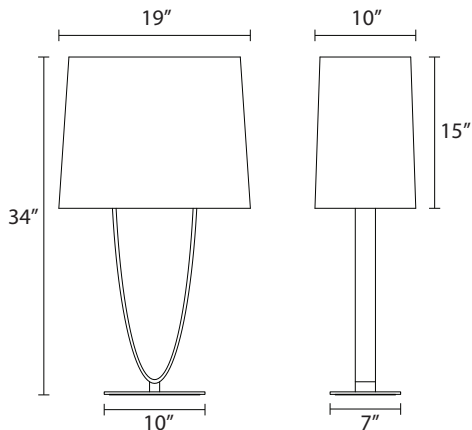

7042

Brava Tall Table Lamp

Dimensions:

Height: 34"
Width: 19"
Depth: 10"

Description:

Shade: Off-White Linen
15"H x 19"W x 10"D
Base: 10" x 7"
Switch: (2) On/Off Pull-Chain

Lamping Options:

Incandescent

(2) 60w Medium Base

Available Finishes:

Black Brass
7042.51

Custom options available.

SONNEMAN
A WAY OF LIGHT