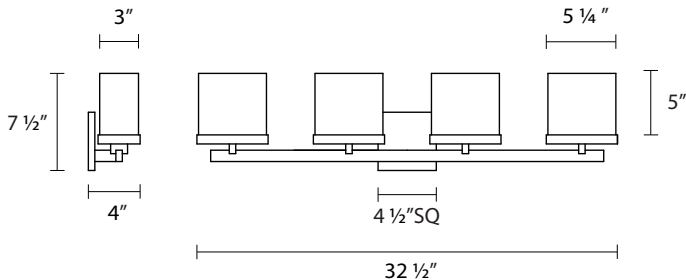

3234

Cubist 4-Light Bath Bar

Dimensions:

Height: 7 1/2"
Width: 32 1/2"

Description:

Shade: White Etched Glass
5" H x 5 1/4" W x 3" D
Wall Plate: 4 1/2" SQ
Extension: 4"

Lamping Options:

Incandescent

(4) 40w Xenon G9 (included)

Available Finishes:

Polished Chrome
3234.01

Custom options available.

ADA

SONNEMAN
A WAY OF LIGHT