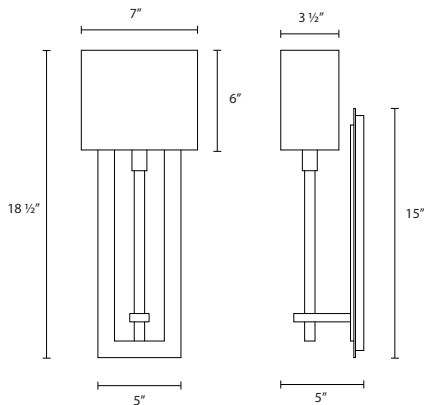

4436

Montana Tall Sconce

Dimensions:

Height: 18 ½"
Width: 7"

Description:

Shade: Off-White Linen
6" H x 7" W x 3 ½" D
Wall Plate: 15" x 5"
Extension: 5"

Lamping Options:

Incandescent

(1) 60w E12 Candelabra Base

Available Finishes:

Satin Nickel

4436.13

Black Bronze

4436.32

Custom options available.

SONNEMAN
A WAY OF LIGHT