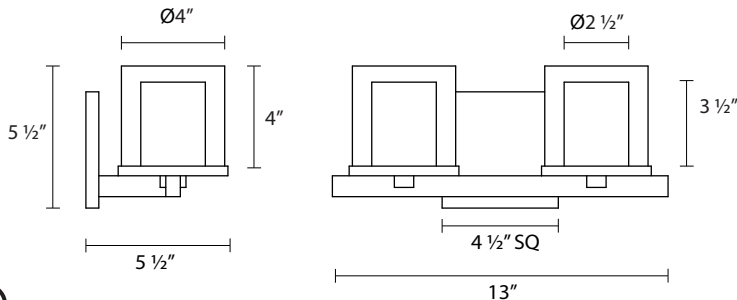

3412

Votivo 2-Light Sconce

Dimensions:

Height: 5 ½"
Width: 13"

Description:

Shade: Clear Glass
4" H X 4" DIA
Inner Shade: Etched White Glass
3 ½" H X 2 ½" DIA
Extension: 5 ½"
Wall Plate: 4 ½" SQ

Lamping Options:

Incandescent

(2) 50w Xenon G9 (included)

Available Finishes:

Polished Chrome

3412.01

Custom options available.

SONNEMAN
A WAY OF LIGHT