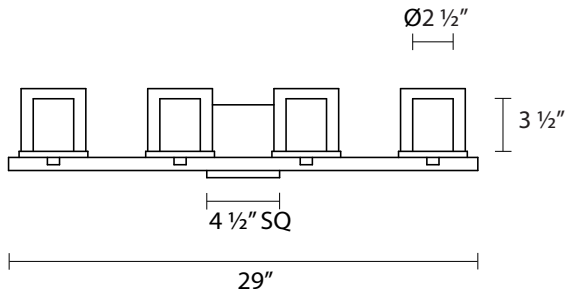

Available Finishes:

Polished Chrome

3414.01

Custom options available.

SONNEMAN
A WAY OF LIGHT