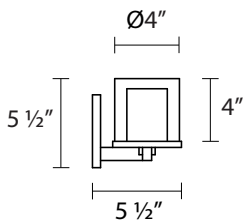

Available Finishes:

Polished Chrome

3414.01

Custom options available.

SONNEMAN
A WAY OF LIGHT