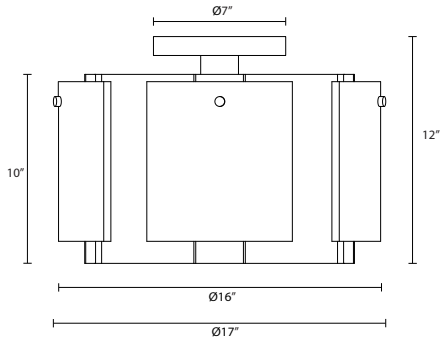

3188

Velo 16" Semi-Flush

Dimensions:

Height: 12"
Width: 17" DIA

Description:

Shade: White Glass w/Clear Edge
10"H X 16" DIA
Canopy: 7" DIA

Lamping Options:

Incandescent

(2) 75W Medium Base

Available Finishes:

Polished Chrome

3188.01

Custom options available.

SONNEMAN
A WAY OF LIGHT