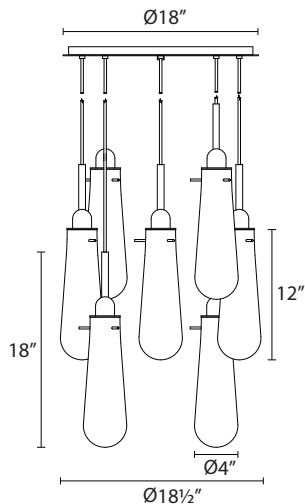

### Dimensions:

Height: 18"

Width: 18 1/2" DIA

### Description:

Shade: Glass

12" H x 4" DIA

Canopy: 18" DIA

w/10' Adjustable Cord

### Lamping Options:

Incandescent

(8) 40w Medium Base

### Available Finishes:

Polished Chrome

**4848.01C**

**with Clear Glass**

Special Order:

**4848.01W**

**with White Glass**

**SONNEMAN**  
A WAY OF LIGHT