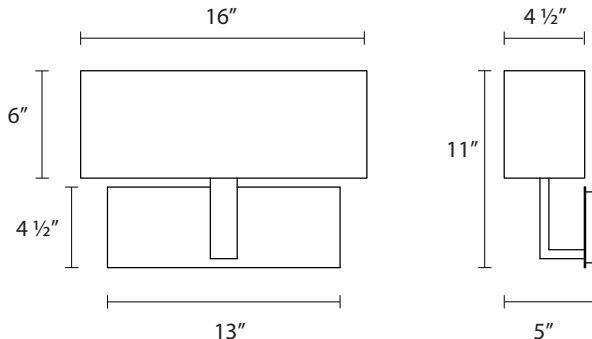

7025

Mitra Wide Sconce

Dimensions:

Height: 11"
Width: 16"

Description:

Shade: Off-White Linen
6" H x 16" W x 4 1/2" D
Extension: 5"
Wall Plate: 13" x 4 1/2"

Lamping Options:

LED

(2) 10W LED Bulb,
GU24 Base (not included)

Available Finishes:

Satin Nickel
7025.13F

SONNEMAN
A WAY OF LIGHT