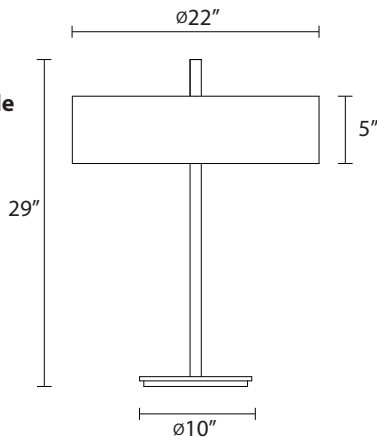

6015

Puri Table Lamp

Dimensions:

Height: 29"
Width: 22" DIA

Description:

Shade: Organza Fabric
5"H X 22" DIA
Inner Shade: White Linen
Base: 10" DIA
Switch: Dimmer Switch

Lamping Options:

Incandescent

(3) 60w Medium Base

Available Finishes:

Satin Nickel

6015.13 w/Silver Organza Shade

Black Brass

6015.51 w/Bronze Organza Shade

Custom options available.

SONNEMAN
A WAY OF LIGHT