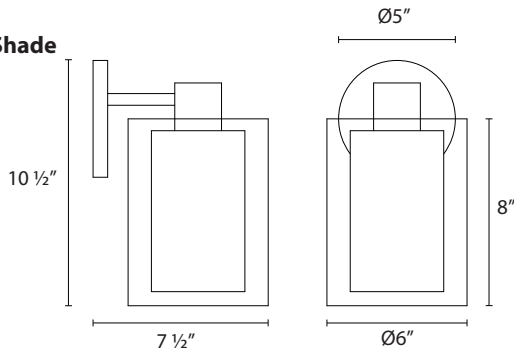

6004

Puri Sconce

Dimensions:

Height: 10 ½"
Width: 6"

Description:

Shade: Organza Fabric
8"H X 6"DIA
Inner Shade: White Linen
Extension: 7 ½"
Wall Plate: 5" DIA
Can be mounted up or down.

Lamping Options:

Fluorescent

(1)13w SBCFL GU24 Base

Available Finishes:

Satin Nickel

6004.13F w/Silver Organza Shade

Black Brass

6004.51F w/Bronze Organza Shade

Custom options available.

SONNEMAN
A WAY OF LIGHT