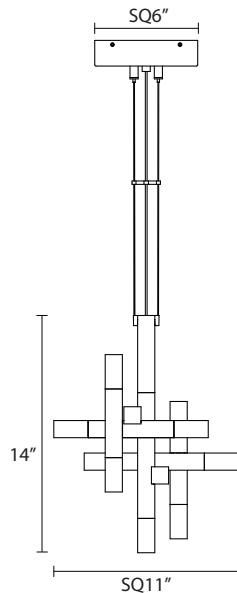

2130

Connetix LED Small Pendant

Dimensions:

Height: 14"
Width: 11"
Depth: 11"

Description:

Shade: Frosted Acrylic
Canopy: 6" SQ
w/6' adjustable cable
Dimmable by Electronic Low Voltage (ELV)
or Standard (TRIAC) Incandescent

Lamping Options:

LED
(13) 20W total, 2000 Lumens
Warm White (3000K), 80 CRI
120VAC Input w/LED Driver

Available Finishes:

Bright Satin Aluminum
2130.16

SONNEMAN
A WAY OF LIGHT