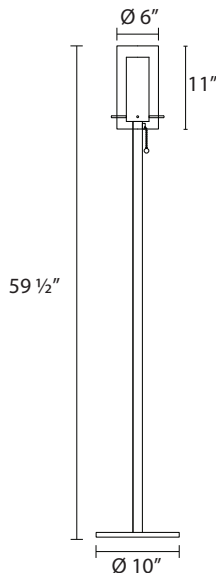

4393

Zylinder Floor Lamp

Dimensions:

Height: 59 ½"

Width: 10" DIA

Description:

Shade: Clear Glass

11" H X 6" DIA

Inner Shade: Perforated Metal

Base: 10" DIA

Switch: high/low pull-chain

Lamping Options:

Incandescent

(1) 60w Medium Base

Available Finishes:

Chrome/Black

4393.57

SONNEMAN
A WAY OF LIGHT