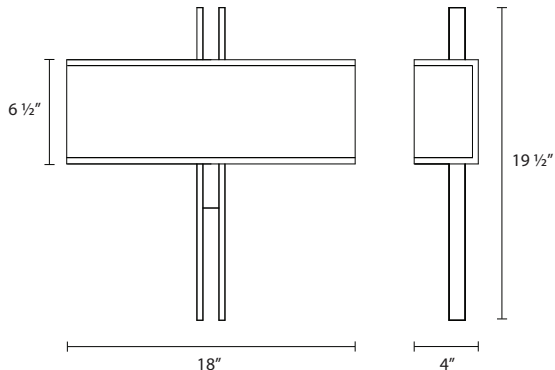

4522

Tandem Wide Sconce

Dimensions:

Height: 19 1/2"
Width: 18"

Description:

Shade: Black Mesh on White Cotton
6 1/2" H x 18" W x 4" D
Wall Plate: 4 1/2" x 12"
Extension: 4"

Lamping Options:

Incandescent

(2) 60w Candelabra Base

Available Finishes:

Satin Black

4522.25

SONNEMAN
A WAY OF LIGHT