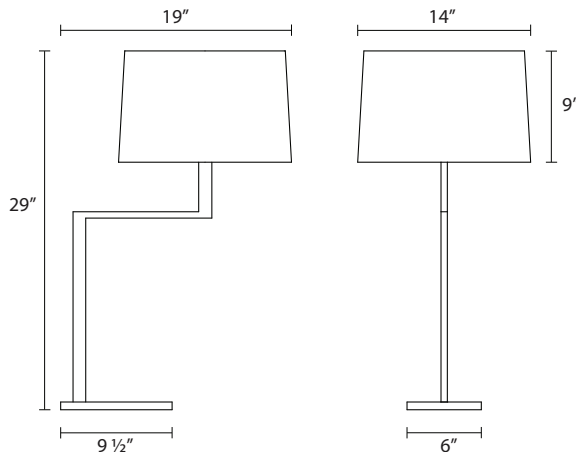

6425

Thick Thin Table Lamp

Dimensions:

Height: 29"
Width: 19"
Depth: 14"

Description:

Shade: White Cotton
9" H X 14" DIA
Base: 9 1/2" x 6"
Switch: On/Off Turn Switch

Lamping Options:

Incandescent

(1) 150w Medium Base

Available Finishes:

Polished Chrome

6425.01

Satin Nickel

6425.13

Coffee Bronze

6425.27

SONNEMAN
A WAY OF LIGHT