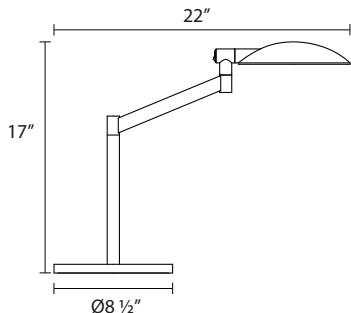

Available Finishes:

Polished Chrome

7087.01

Satin Nickel

7087.13

Gloss White

7087.60

Gloss Black

7087.62

Gloss Orange

7087.68