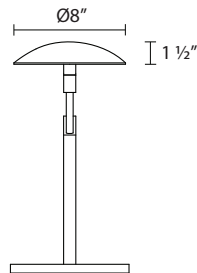

7087

Perch Pharmacy Swing Arm Table Lamp

Dimensions:

Height: 17"
Width: 22"
Depth: 8 1/2"

Description:

Shade: Metal
1 1/2" H X 8" DIA
w/180° Shade Rotation
w/350° Head Rotation
Base: 8 1/2" DIA
Switch: High/Low Rocker Switch

Gloss White

7087.60

Gloss Black

7087.62

Gloss Orange

7087.68

SONNEMAN
A WAY OF LIGHT