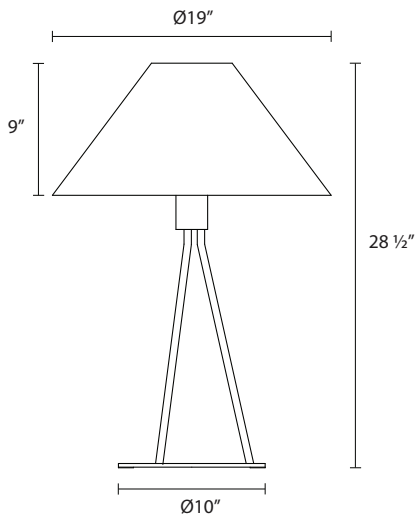

6230

Tetra Table Lamp

Dimensions:

Height: 28 ½"
Width: 19" DIA

Description:

Shade: White Cotton
9"H X 19" DIA
Base: 10" DIA
Switch: 3-Way Turn Switch

Lamping Options:

Incandescent

(1) 150w Medium Base

Available Finishes:

Gloss White

6230.60

Gloss Black

6230.62

SONNEMAN
A WAY OF LIGHT