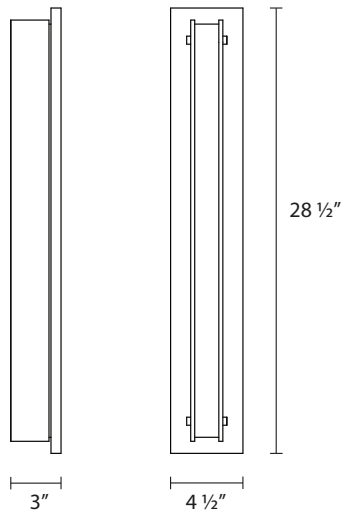

3010

Accanto 28" 1-Light Sconce

Dimensions:

Height: 28 ½"
Width: 4 ½"

Description:

Shade: Clear Glass
w/White Acrylic Diffuser
Wall Plate: 28 ½" x 4 ½"
Extension: 3"

Lamping Options:

Fluorescent

(1) 14w T5 Linear Fluorescent
Mini Bipin Base (included)

Available Finishes:

Polished Chrome
3010.01

SONNEMAN
A WAY OF LIGHT