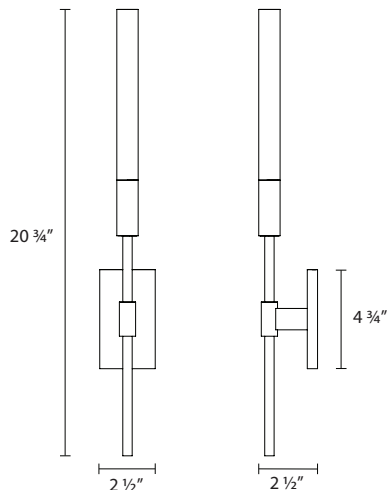

2210

Wands 1-Arm LED Sconce

Dimensions:

Height: 20 ¾"

Width: 2 ½"

Description:

Shade: Frosted Acrylic

Wall Plate: 4 ¾" x 2 ½"

Extension: 2 ½"

Lamping Options:

LED

3W, 200 Lumens

Warm White (3000K), 80 CRI

100-240VAC Input w/LED Driver

Non-Dimmable

Available Finishes:

Bright Satin Aluminum

2210.16

SONNEMAN
A WAY OF LIGHT