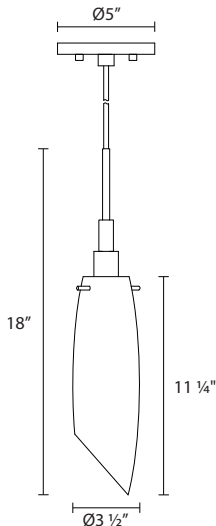

3554

Candela Cut Tulip Pendant

Dimensions:

Height: 18"

Width: 3 1/2" DIA

Description:

Shade: White Etched Cased Glass

11 1/4" H X 3 1/2" DIA

Canopy: 5" DIA

w/10' adjustable cord

Lamping Options:

Incandescent

(1) 60w E12 Candelabra Base

Available Finishes:

Polished Chrome

3554.01

Satin Nickel

3554.13

Custom options available.

SONNEMAN
A WAY OF LIGHT