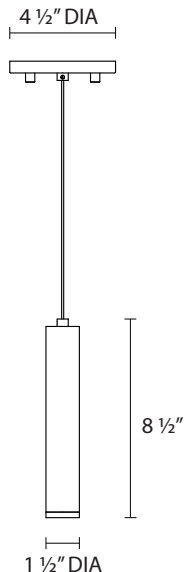

2390

Micro Tube LED Pendant

Dimensions:

Height: 8 ½"

Width: 1 ½" DIA

Description:

Shade: Frosted Acrylic

Canopy: 4 ½" DIA w/6' Adjustable Cord

Dimmable by Electronic Low Voltage (ELV)
or Standard (TRIAC) Incandescent

Lamping Options:

LED

8w, 600 Lumens

Warm White (3000K), 80 CRI

120VAC Input w/LED Driver

Available Finishes:

Bright Satin Aluminum

2390.16

Satin Black

2390.25

SONNEMAN
A WAY OF LIGHT