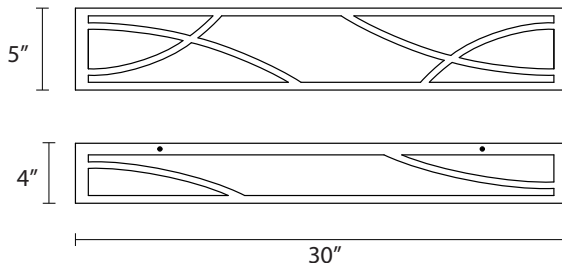

2532

Haiku 30" LED Bath Bar

Dimensions:

Height: 5"
Width: 30"

Description:

Shade: White Glass
Wall Plate: 5" x 30"
Extension: 4"
Dimmable by Electronic Low Voltage (ELV)
or Standard (TRIAC) Incandescent

Lamping Options:

LED

23w, 2000 Lumens
Warm White (3000K), 80 CRI
120VAC Input w/Surge Protection

Available Finishes:

Satin Nickel

2532.13

Polished Nickel

2532.35

SONNEMAN
A WAY OF LIGHT