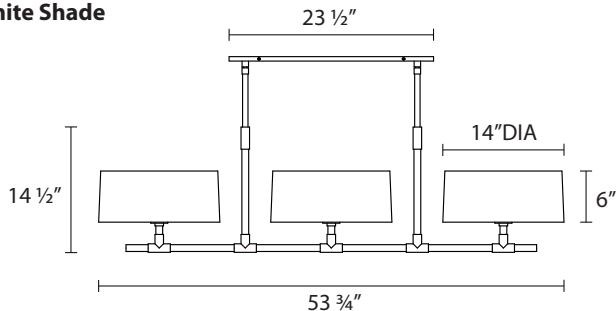

4953

Soho 3-Light Bar Pendant

Dimensions:

Height: 14 1/2"
Width: 53 3/4"
Depth: 14"

Description:

Shade: Cotton, 6" H X 14" DIA
w/White Glass Diffuser
Canopy: 4 1/2" X 23 1/2" w/Hang Straight
Stem Kit: (6) 12" + (2) 6"

Lamping Options:

Incandescent

(6) 60w Medium Base

Available Finishes:

Satin Black

4953.25 w/Black Shade

Polished Nickel

4953.35 w/White Shade

SONNEMAN
A WAY OF LIGHT