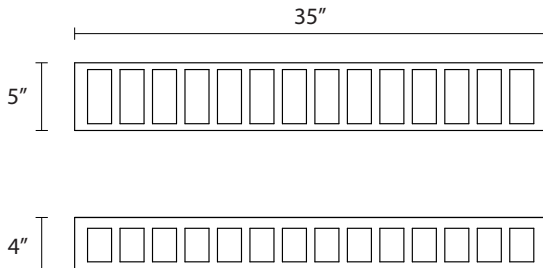

2518

Capital 36" LED Bath Bar

Dimensions:

Height: 5"
Width: 35"

Description:

Shade: White Glass
Wall Plate: 5" x 35"
Extension: 4"
Dimmable by Electronic Low Voltage (ELV)
or Standard (TRIAC) Incandescent

Lamping Options:

LED
27w, 2400 Lumens
Warm White (3000K), 80 CRI
120VAC Input w/Surge Protection

Available Finishes:

Satin Nickel

2518.13

Polished Nickel

2518.35

SONNEMAN
A WAY OF LIGHT