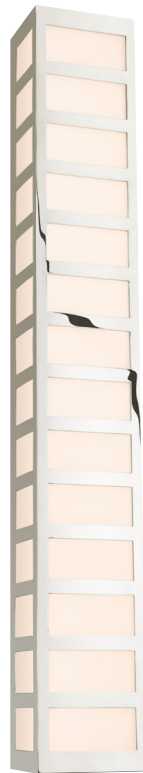

2518

Capital 36" LED Bath Bar

Dimensions:

Height: 5"
Width: 35"

Description:

Shade: White Glass
Wall Plate: 5" x 35"
Extension: 4"
Dimmable by Electronic Low Voltage (ELV)
or Standard (TRIAC) Incandescent

Lamping Options:

LED
27w, 2400 Lumens
Warm White (3000K), 80 CRI
120VAC Input w/Surge Protection

Available Finishes:

Satin Nickel

2518.13

Polished Nickel

2518.35

SONNEMAN
A WAY OF LIGHT