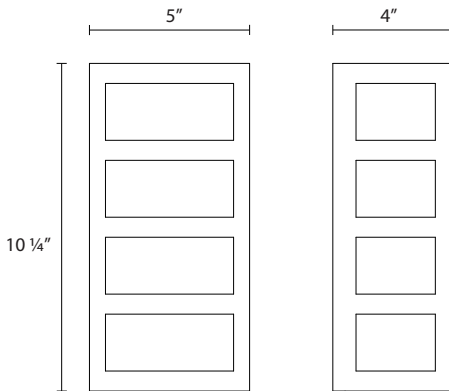

2510

Capital LED Sconce

Dimensions:

Height: 10 ¼"
Width: 5"

Description:

Shade: White Glass
Wall Plate: 10 ¼" X 5"
Extension: 4"
Dimmable by Electronic Low Voltage (ELV)
or Standard (TRIAC) Incandescent

Lamping Options:

LED
9w, 800 Lumens
Warm White (3000K), 80 CRI
120VAC Input w/Surge Protection

Available Finishes:

Satin Nickel

2510.13

Polished Nickel

2510.35

ADA

SONNEMAN
A WAY OF LIGHT