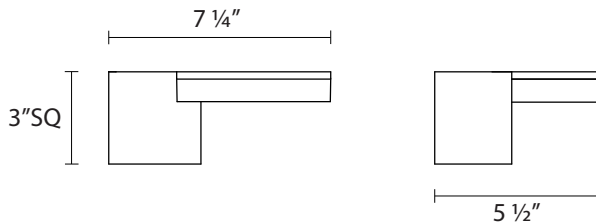

2360

Disc-Cube LED Sconce

Dimensions:

Height: 3"
Width: 7 ¼"

Description:

Head: Die Cast Aluminum
w/Frosted Acrylic Diffuser
Wall Plate: 3" sq
Extension: 5 ½"
Dimmable by Electronic Low Voltage(ELV)
Optional 4 ½" SQ wall plate included

Lamping Options:

LED
13w, 900 Lumens
Warm White (3000K), 80 CRI
120VAC Input w/12VAC Transformer

Available Finishes:

Textured White
2360.98

SONNEMAN
A WAY OF LIGHT