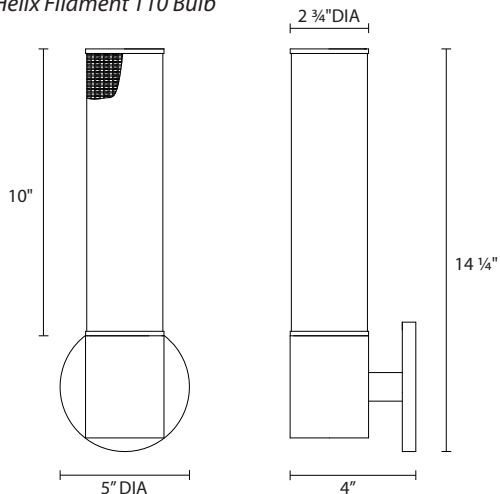

4942

Gotham Sconce

Dimensions:

Height: 14 ¼"
Width: 5"

Description:

Shade: Black Wire Mesh
10" H X 2 ¾" DIA
Wall Plate: 5" DIA
Extension: 4"

Lamping Options:

Incandescent

(1) 60w Medium Base

Shown with 60w Helix Filament T10 Bulb

Available Finishes:

Textured Black

4942.97

SONNEMAN
A WAY OF LIGHT