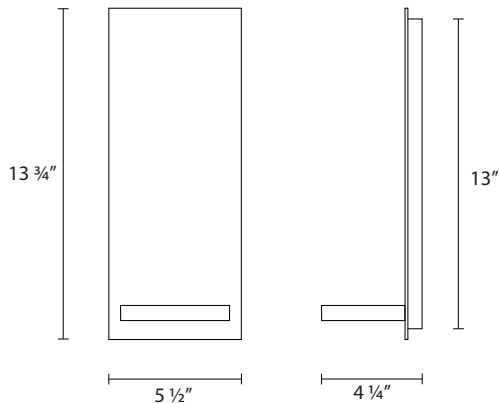

2373

Panel Bracket LED Sconce

Dimensions:

Height: 13 ¾"

Width: 5 ½"

Description:

Head: Die Cast Aluminum

Wall Plate: 4 ½" x 13"

Extension: 4 ¼"

Dimmable by Electronic Low Voltage(ELV)

Lamping Options:

LED

13w, 900 Lumens

Warm White (3000K), 80 CRI

120VAC Input w/12VAC Transformer

Available Finishes:

Textured White

2373.98

SONNEMAN
A WAY OF LIGHT