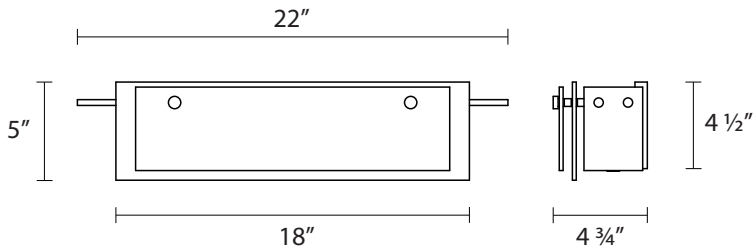

3212

Suspended Glass Slim 18" LED Bath Bar

Dimensions:

Height: 5"
Width: 22"

Description:

Shade: Etched Glass
5" H x 18" W
Wall Plate: 4 1/2" x 14"
Extension: 4 3/4"
Dimmable by Electronic Low Voltage (ELV)

Lamping Options:

LED
16w, 1080 Lumens
Warm White (3000K), 80 CRI
120VAC Input w/12VAC Transformer

Available Finishes:

Satin Nickel
3212.13LED

SONNEMAN
A WAY OF LIGHT