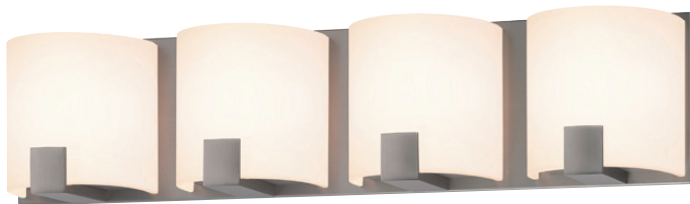

3894

C-Shell 4-Light Bath Bar

Dimensions:

Height: 5"
Width: 21 1/2"

Description:

Shade: White Etched Glass
4 1/2" H X 4 1/2" W X 2 3/4" D
Wall Plate: 5" x 21 1/2"
Extension: 3 1/2"

Lamping Options:

Incandescent

(4) 40w Xenon G9 base (included)