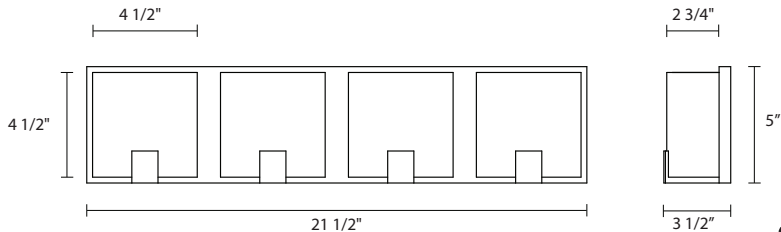

Available Finishes:

Polished Chrome

3894.01

Satin Nickel

3894.13