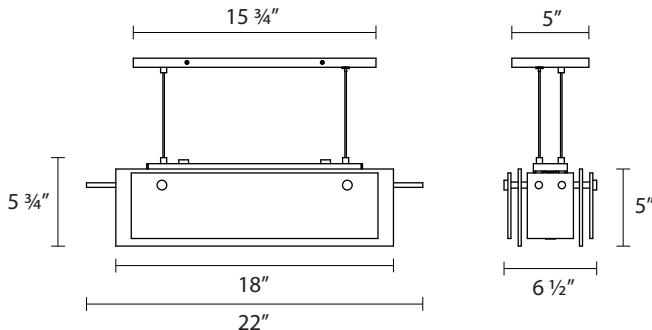

3216

Suspended Glass Slim 18" LED Pendant

Dimensions:

Height: 5 ¾"
Width: 22"
Depth: 6 ½"

Description:

Shade: Etched Glass
5" H x 18" W
Canopy: 15 ¾" x 5"
w/6' Adjustable Cable
Dimmable by Electronic Low Voltage (ELV)

Lamping Options:

LED
16w, 1080 Lumens
Warm White (3000K), 80 CRI
120VAC Input w/12VAC Transformer

Available Finishes:

Satin Nickel
3216.13LED

SONNEMAN
A WAY OF LIGHT