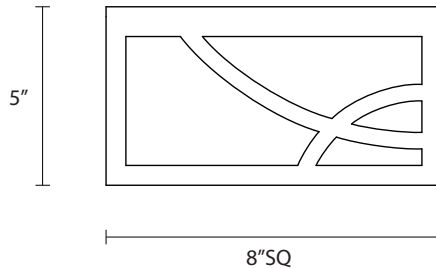

2538

Haiku 8" LED Square Surface Mount

Dimensions:

Height: 5"
Width: 8"
Depth: 8"

Description:

Shade: White Glass
Canopy: 8" sq
Dimmable by Electronic Low Voltage (ELV)
or Standard (TRIAC) Incandescent

Lamping Options:

LED
13w, 1200 Lumens
Warm White (3000K), 80 CRI
120VAC Input w/Surge Protection

Available Finishes:

Satin Nickel
2538.13

Polished Nickel
2538.35

SONNEMAN
A WAY OF LIGHT