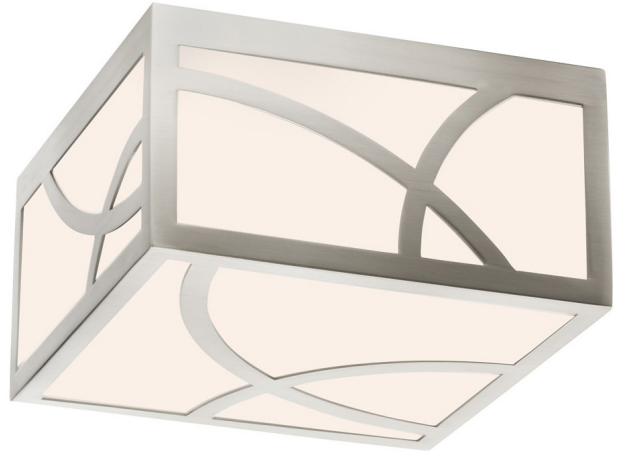

2538

Haiku 8" LED Square Surface Mount

Dimensions:

Height: 5"
Width: 8"
Depth: 8"

Description:

Shade: White Glass
Canopy: 8" sq
Dimmable by Electronic Low Voltage (ELV)
or Standard (TRIAC) Incandescent

Lamping Options:

LED
13w, 1200 Lumens
Warm White (3000K), 80 CRI
120VAC Input w/Surge Protection

Available Finishes:

Satin Nickel
2538.13

Polished Nickel
2538.35

SONNEMAN
A WAY OF LIGHT