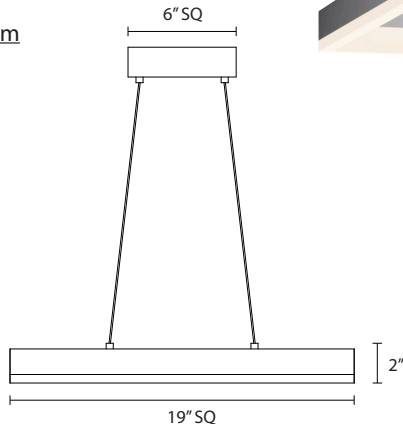

2304

Corona 19" LED Square Pendant

Dimensions:

Height: 2"
Width: 19"
Depth: 19"

Description:

Shade: Frosted Acrylic
Canopy: 6" sq w/6' Adjustable Cable
Dimmable by Electronic Low Voltage (ELV)

Lamping Options:

LED
24w, 2150 Lumens
Warm White (3000K), 80 CRI
100-277VAC Input w/LED Driver

Available Finishes:

Bright Satin Aluminum

2304.16

Satin Black

2304.25

SONNEMAN
A WAY OF LIGHT