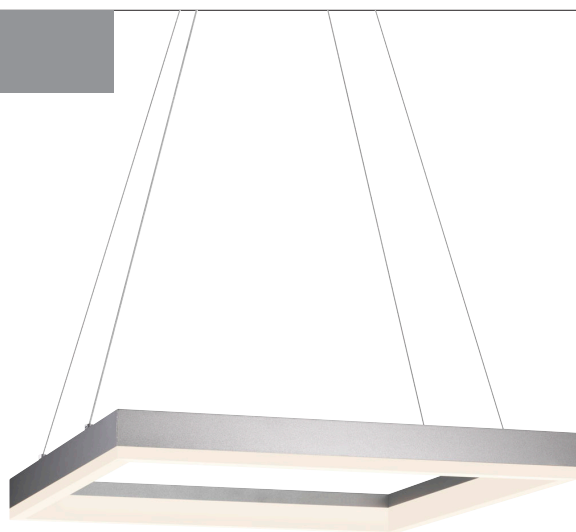

2304

Corona 19" LED Square Pendant

Dimensions:

Height: 2"
Width: 19"
Depth: 19"

Description:

Shade: Frosted Acrylic
Canopy: 6" sq w/6' Adjustable Cable
Dimmable by Electronic Low Voltage (ELV)

Lamping Options:

LED
24w, 2150 Lumens
Warm White (3000K), 80 CRI
100-277VAC Input w/LED Driver

Available Finishes:

Bright Satin Aluminum

2304.16

Satin Black

2304.25

SONNEMAN
A WAY OF LIGHT