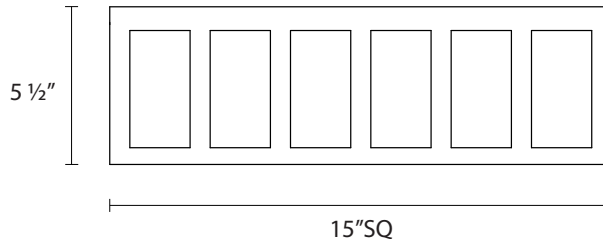

2529

Capital 15" LED Square Surface Mount

Dimensions:

Height: 5 ½"
Width: 15"
Depth: 15"

Description:

Shade: White Glass
Canopy: 15" sq
Dimmable by Electronic Low Voltage (ELV)
or Standard (TRIAC) Incandescent

Lamping Options:

LED

35w, 3200 Lumens
Warm White (3000K), 80 CRI
120VAC Input w/Surge Protection

Available Finishes:

Satin Nickel

2529.13

Polished Nickel

2529.35