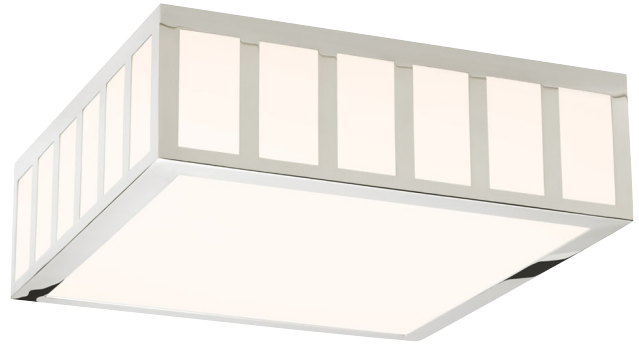

2529

Capital 15" LED Square Surface Mount

Dimensions:

Height: 5 ½"
Width: 15"
Depth: 15"

Description:

Shade: White Glass
Canopy: 15" sq
Dimmable by Electronic Low Voltage (ELV)
or Standard (TRIAC) Incandescent

Lamping Options:

LED

35w, 3200 Lumens
Warm White (3000K), 80 CRI
120VAC Input w/Surge Protection

Available Finishes:

Satin Nickel

2529.13

Polished Nickel

2529.35