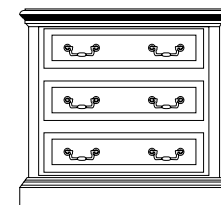

864-90-396 Low Post Bed, 6/6 King
81 1/2W x 87D x 60H (207 x 221 x 152 cm)
Consists of:
864-90-397 6/6 Low Post Headboard 82 1/2W x 4D x 60H (210 x 10 x 152 cm)
864-90-398 6/6 Low Post Footboard 82 1/2W x 4D x 40H (210 x 10 x 102 cm)
864-90-399 6/6 Low Post Rails w/CSS 82W x 2D x 7H (208 x 5 x 18 cm)

864-90-017 Bachelor Chest
Three drawers
36W x 19D x 34H (91 x 48 x 86 cm)