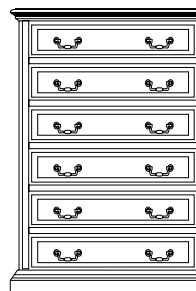

864-90-010 Drawer Chest
Six drawers
41 3/4W x 18 1/4D x 60 1/4H (106 x 46 x 153 cm)