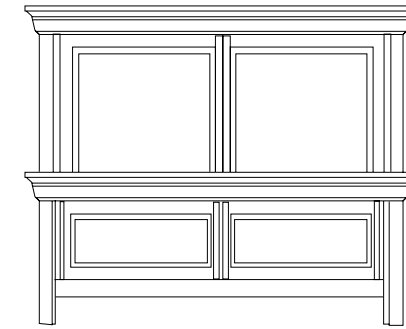

864-90-240 Panel Bed, 5/0 Queen
70W x 90D x 56H (178 x 229 x 142 cm)
Consists of:
864-90-241 5/0 Panel Headboard 69 3/8W x 4D x 56H (176 x 10 x 142 cm)
864-90-242 5/0 Panel Footboard 70W x 4D x 27 1/4H (178 x 10 x 69 cm)
864-90-243 5/0 Panel Rails w/CSS 82W x 1D x 7H (208 x 3 x 18 cm)