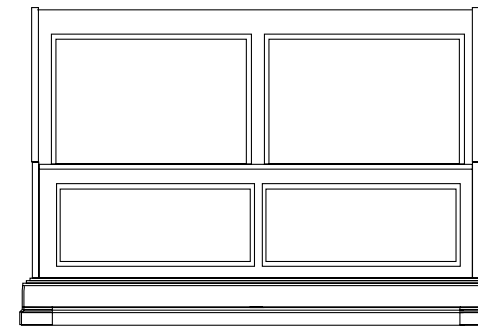

864-90-220 Sleigh Bed, 5/0 Queen
68 1/4W x 102 3/4D x 60 1/4H (173 x 261 x 153 cm)
Consists of:
864-90-221 5/0 Sleigh Headboard 68 1/4W x 18 1/4D x 60 1/4H (173 x 46 x 153 cm)
864-90-222 5/0 Sleigh Footboard 67 3/4W x 7D x 33 3/4H (172 x 18 x 86 cm)
864-90-223 5/0 Sleigh Rails w/CSS 78W x 3 1/2D x 11 1/2H (198 x 9 x 29 cm)