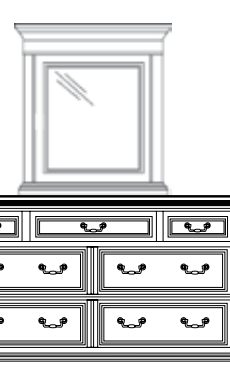

864-90-005 Jewelry Mirror
Mirror opens to reveal felt-lined interior with ring storage and necklace hooks.
33W x 5D x 36H (84 x 13 x 91 cm)
864-90-002 Double Dresser
Seven Drawers
66 1/16W x 19D x 38 1/16H (168 x 48 x 97 cm)