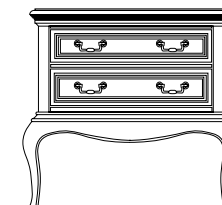

864-90-396 Low Post Bed, 6/6 King
81 1/2W x 87D x 60H (207 x 221 x 152 cm)
Consists of:
864-90-397 6/6 Low Post Headboard 82 1/2W x 4D x 60H (210 x 10 x 152 cm)
864-90-398 6/6 Low Post Footboard 82 1/2W x 4D x 40H (210 x 10 x 102 cm)
864-90-399 6/6 Low Post Rails w/CSS 82W x 2D x 7H (208 x 5 x 18 cm)

864-90-317 Bachelor Chest
Two drawers
37 1/4W x 21 1/4D x 34 1/4H (95 x 54 x 87 cm)